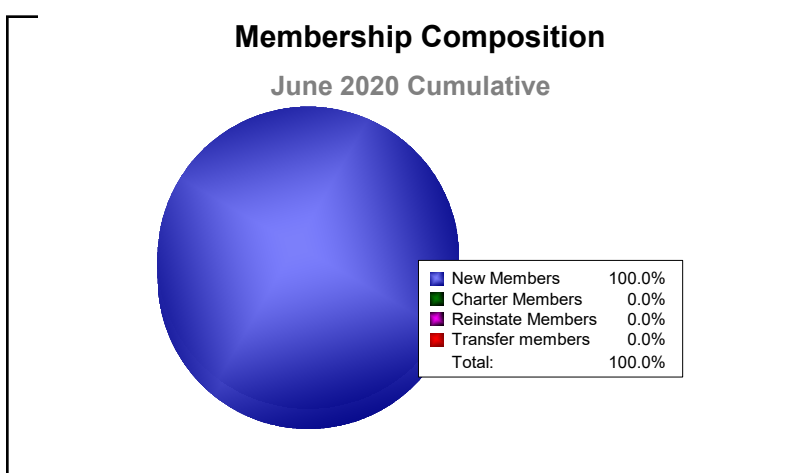

Year	New Clubs	Dropped Clubs	Gain/ Loss Clubs	New Members	Charter Members	Reinstate Members	Transfer Members	Total Member Added	Total Members Dropped	Gain/ Loss Members
2015-2016	0	0	0	8	0	0	0	8	-4	4
2016-2017	0	0	0	2	0	0	0	2	-2	0
2017-2018	0	0	0	4	0	0	0	4	-3	1
2018-2019	0	0	0	7	0	0	1	8	-2	6
2019-2020	0	0	0	1	0	0	0	1	-2	-1
<b>Average</b>	<b>0</b>	<b>0</b>	<b>0</b>	<b>4</b>	<b>0</b>	<b>0</b>	<b>0</b>	<b>5</b>	<b>-3</b>	<b>2</b>