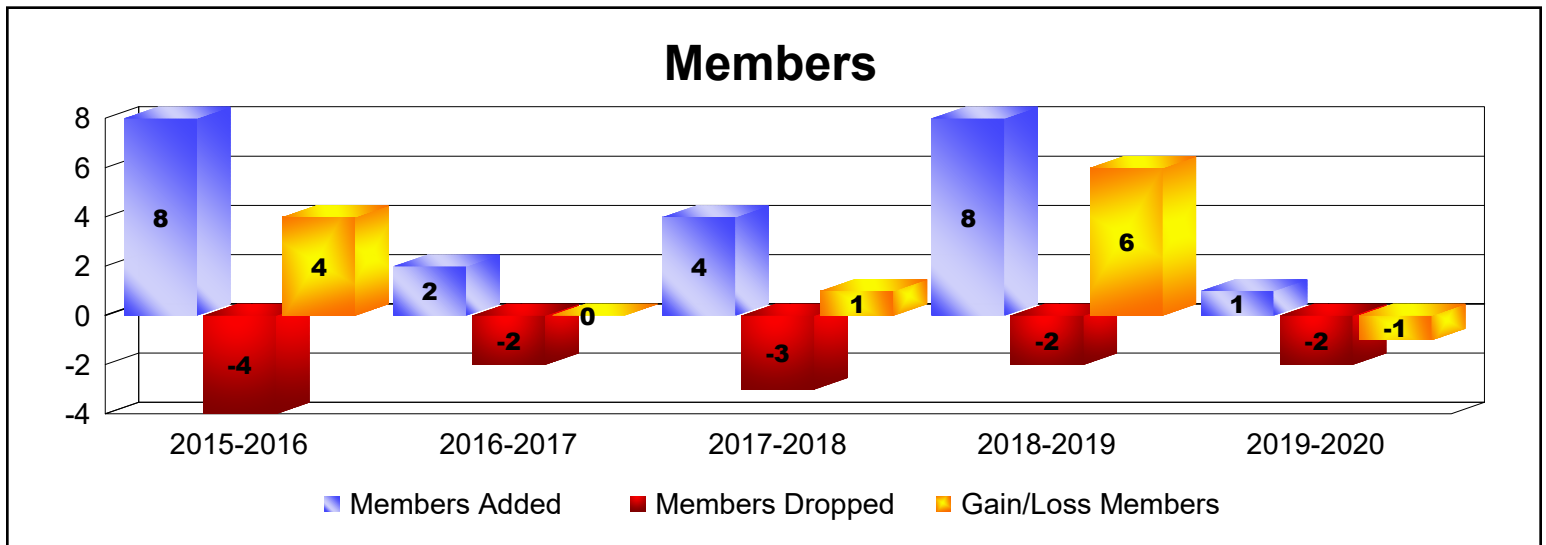

Year	New Clubs	Dropped Clubs	Gain/ Loss Clubs	New Members	Charter Members	Reinstate Members	Transfer Members	Total Member Added	Total Members Dropped	Gain/ Loss Members
2015-2016	0	0	0	8	0	0	0	8	-4	4
2016-2017	0	0	0	2	0	0	0	2	-2	0
2017-2018	0	0	0	4	0	0	0	4	-3	1
2018-2019	0	0	0	7	0	0	1	8	-2	6
2019-2020	0	0	0	1	0	0	0	1	-2	-1
<b>Average</b>	<b>0</b>	<b>0</b>	<b>0</b>	<b>4</b>	<b>0</b>	<b>0</b>	<b>0</b>	<b>5</b>	<b>-3</b>	<b>2</b>

Year	New Clubs	Dropped Clubs	Gain/Loss Clubs	New Members	Charter Members	Reinstate Members	Transfer Members	Total Member Added	Total Members Dropped	Gain/Loss Members
2015-2016	0	0	0	57	2	5	1	65	-79	-14
2016-2017	0	0	0	68	1	5	1	75	-69	6
2017-2018	0	0	0	84	0	1	1	86	-61	25
2018-2019	0	0	0	53	1	2	1	57	-83	-26
2019-2020	0	0	0	51	0	2	0	53	-62	-9
<b>Average</b>	<b>0</b>	<b>0</b>	<b>0</b>	<b>63</b>	<b>1</b>	<b>3</b>	<b>1</b>	<b>67</b>	<b>-71</b>	<b>-4</b>