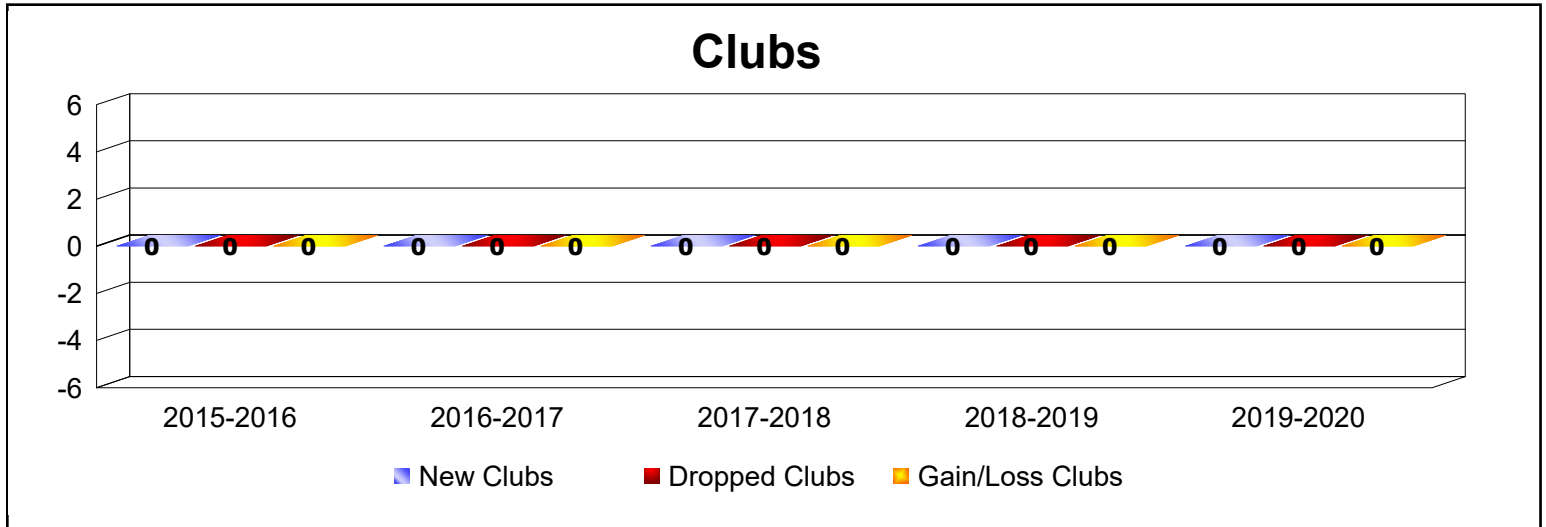

Year	New Clubs	Dropped Clubs	Gain/ Loss Clubs	New Members	Charter Members	Reinstate Members	Transfer Members	Total Member Added	Total Members Dropped	Gain/ Loss Members
2015-2016	0	0	0	8	0	0	0	8	-4	4
2016-2017	0	0	0	2	0	0	0	2	-2	0
2017-2018	0	0	0	4	0	0	0	4	-3	1
2018-2019	0	0	0	7	0	0	1	8	-2	6
2019-2020	0	0	0	1	0	0	0	1	-2	-1
<b>Average</b>	<b>0</b>	<b>0</b>	<b>0</b>	<b>4</b>	<b>0</b>	<b>0</b>	<b>0</b>	<b>5</b>	<b>-3</b>	<b>2</b>

Year	New Clubs	Dropped Clubs	Gain/Loss Clubs	New Members	Charter Members	Reinstate Members	Transfer Members	Total Member Added	Total Members Dropped	Gain/Loss Members
2015-2016	0	0	0	57	2	5	1	65	-79	-14
2016-2017	0	0	0	68	1	5	1	75	-69	6
2017-2018	0	0	0	84	0	1	1	86	-61	25
2018-2019	0	0	0	53	1	2	1	57	-83	-26
2019-2020	0	0	0	51	0	2	0	53	-62	-9
<b>Average</b>	<b>0</b>	<b>0</b>	<b>0</b>	<b>63</b>	<b>1</b>	<b>3</b>	<b>1</b>	<b>67</b>	<b>-71</b>	<b>-4</b>