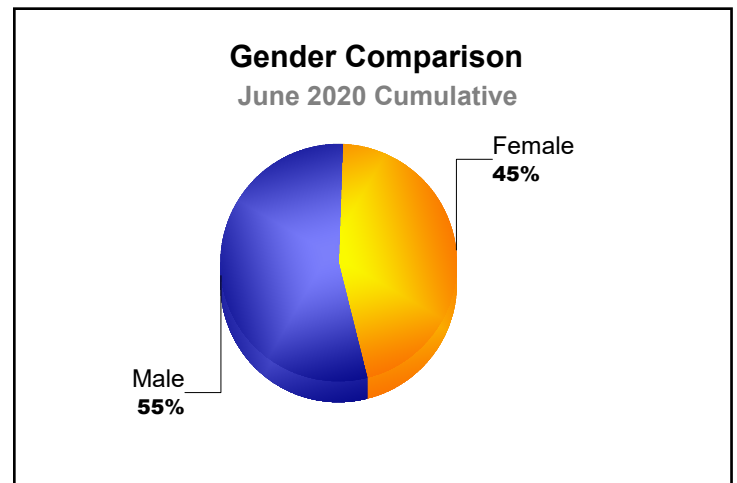

Year	New Clubs	Dropped Clubs	Gain/ Loss Clubs	New Members	Charter Members	Reinstate Members	Transfer Members	Total Member Added	Total Members Dropped	Gain/ Loss Members
2015-2016	0	0	0	8	0	0	0	8	-4	4
2016-2017	0	0	0	2	0	0	0	2	-2	0
2017-2018	0	0	0	4	0	0	0	4	-3	1
2018-2019	0	0	0	7	0	0	1	8	-2	6
2019-2020	0	0	0	1	0	0	0	1	-2	-1
<b>Average</b>	<b>0</b>	<b>0</b>	<b>0</b>	<b>4</b>	<b>0</b>	<b>0</b>	<b>0</b>	<b>5</b>	<b>-3</b>	<b>2</b>